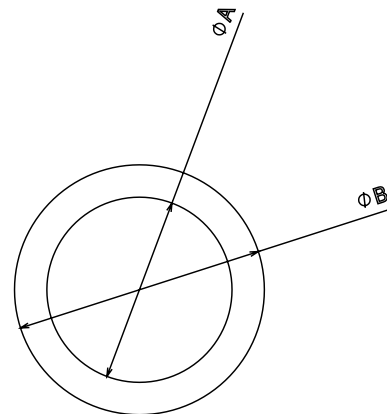

PRODUCT CODE: RFW32
RED FIBRE WASHER

DESCRIPTION

32mm Red Fibre Washer

FINISH

Red

MATERIAL

Fibre

PACKAGING

Packed in qty 50

ADDITIONAL NOTES

Isometric view

Top view

side view

	A	B	C
RFW20	M20	28	1.6
RFW25	M25	37	1.65
RFW32	M32	43	1.4